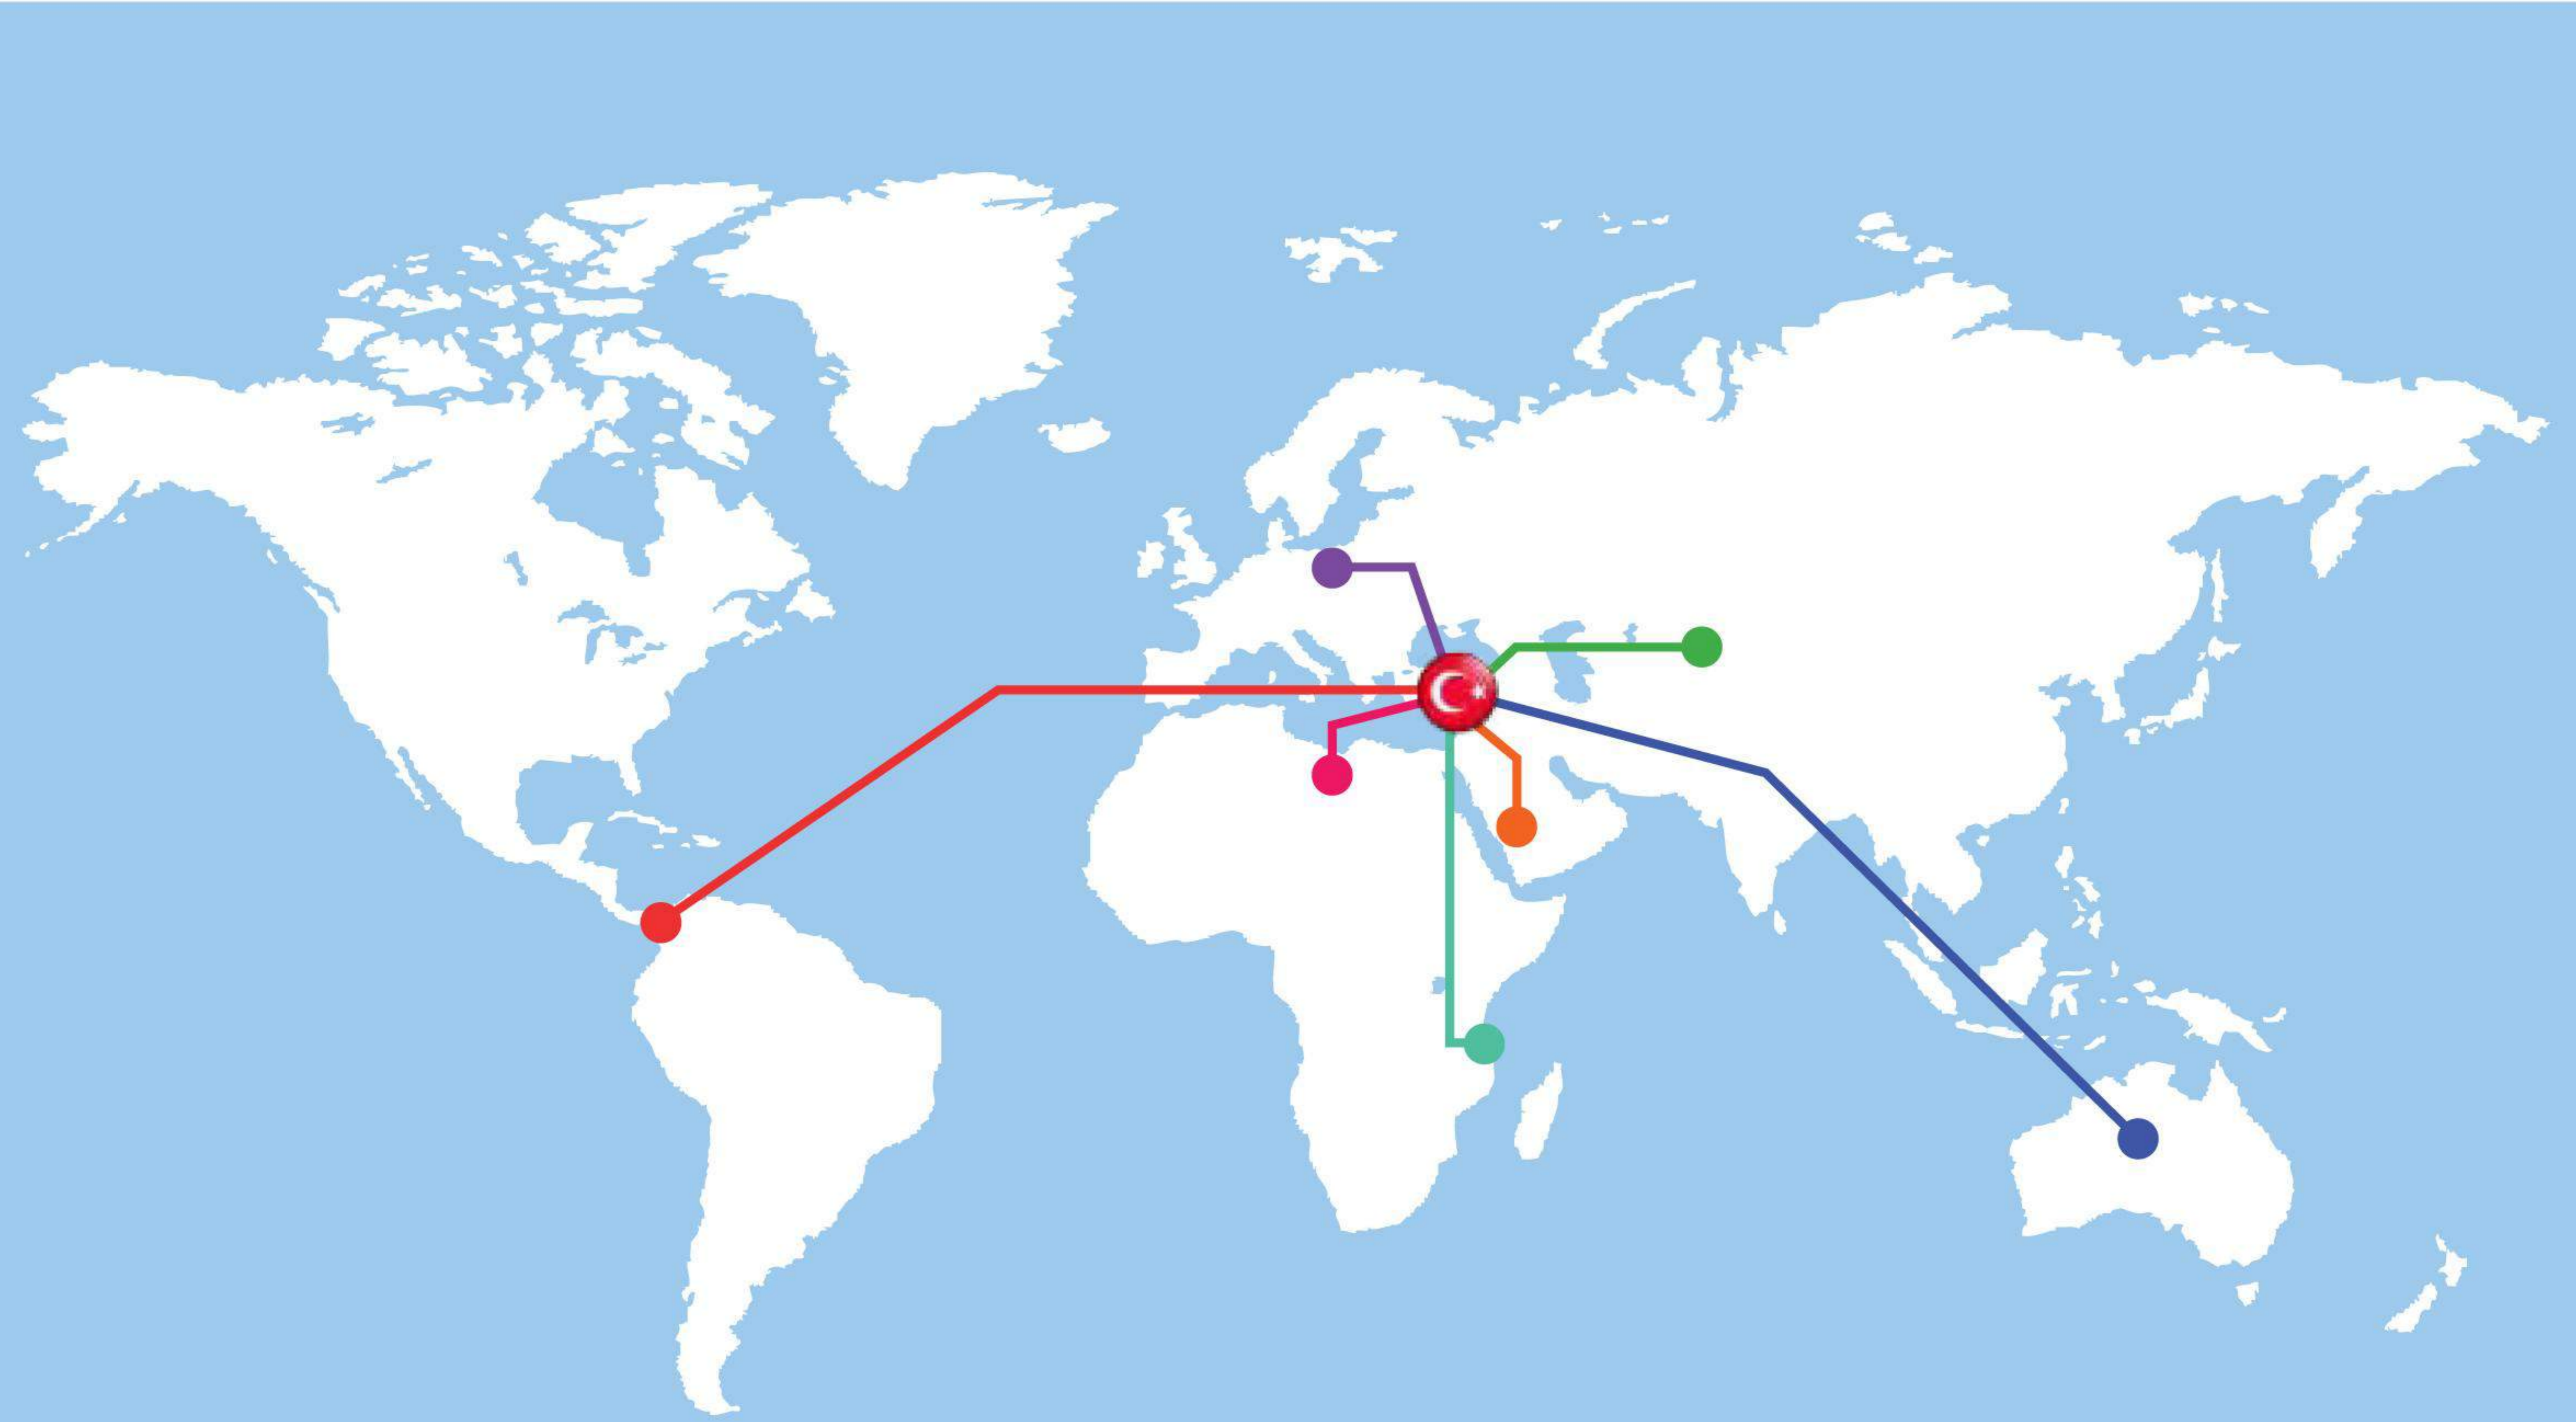

ÇAĞAN, in the sectors it operates, has adopted a distribution approach at world-class standards, and has adopted a perfectionist understanding by means of the services it provides both before and after sales, in the markets it serves.

ÇAĞAN, which has managed, in a short period of time, to join the leading group of the marketing sector in Turkey, and which acts believing that it is a big family with its employees, customers, suppliers, and social environment, will continue to get famous through its new plans and projects, investment objectives, and growth targets at local and global scales.

OUR MISSION

To export world-class products (Fast Moving Consumer Goods), with the technology developing in accordance with the changing needs of our customers, and to add value to life through sustainable growth, and to contribute to the economy of our country and city and to provide added value to it.

OUR VISION

To maintain our efforts in order to elevate ÇAĞAN to the position of being a company at world standards in its sector, by means of renewing our equipment with world-class technology which is developing day by day and thus making differences in our sector and achieving permanent advantages.